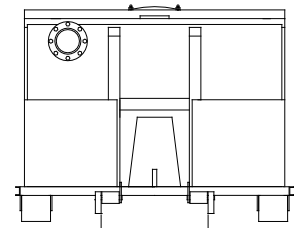

25 Cu. Yd. Vacuum Rolloff

Model / Make: 25 YD VAC RO / Modern

FRONT VIEW