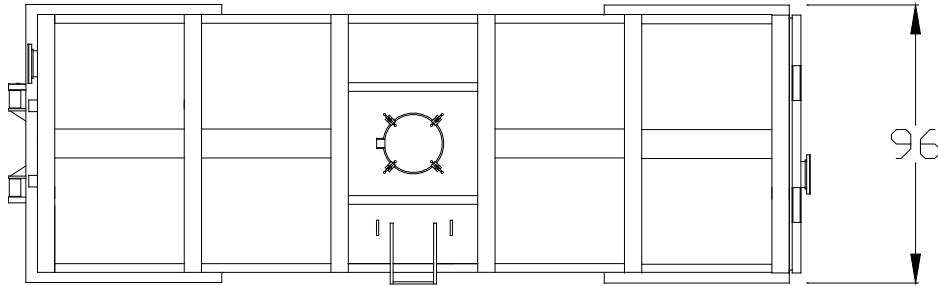

25 Cu. Yd. Vacuum Rolloff

Model / Make: 25 YD VAC RO / Modern

FRONT VIEW