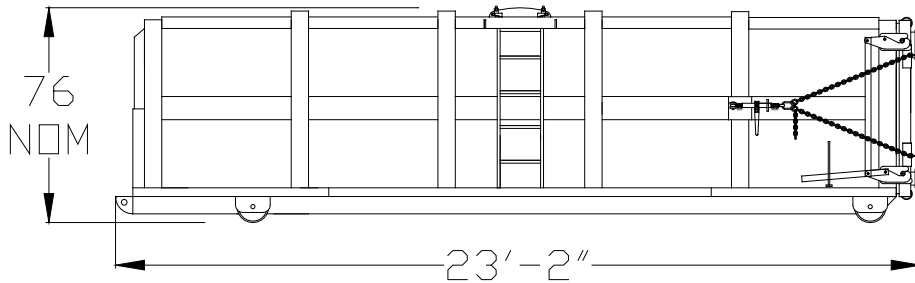

25 Cu. Yd. Vacuum Rolloff

Model / Make: 25 YD VAC RO / Modern

REAR VIEW