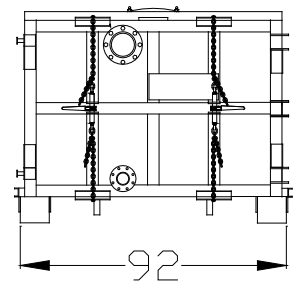

25 Cu. Yd. Vacuum Rolloff

Model / Make: 25 YD VAC RO / Modern

REAR VIEW